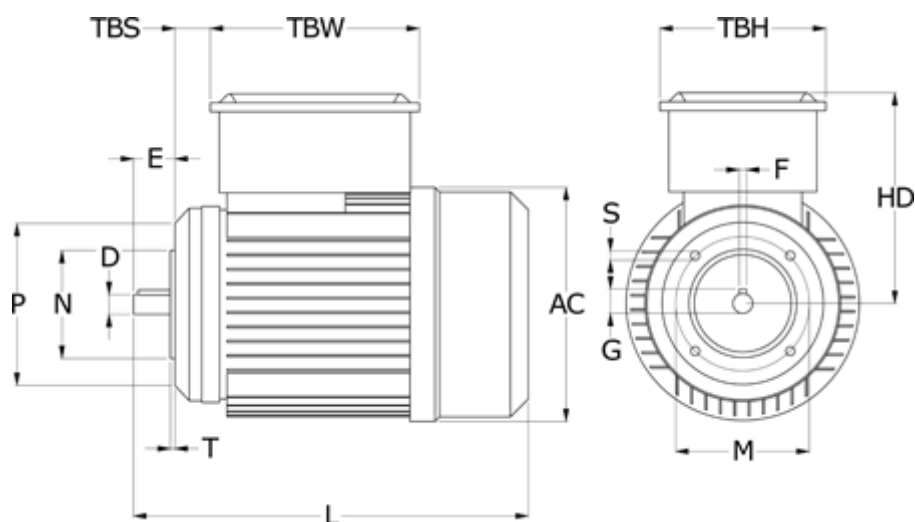

Data Sheet

Article number: 25025465109

Description: Kleedrive MY711-4 0.25kw 1400 rpm
1x230V 50HZ IP55 B14

Measures

AC = 147	N = 70
D = 14	P = 105
E = 30	S = M6
F = 5	T = 2.5
G = 11	TBH = 92
HD = 125	TBS = 25.75
L = 241	TBW = 116
M = 85	